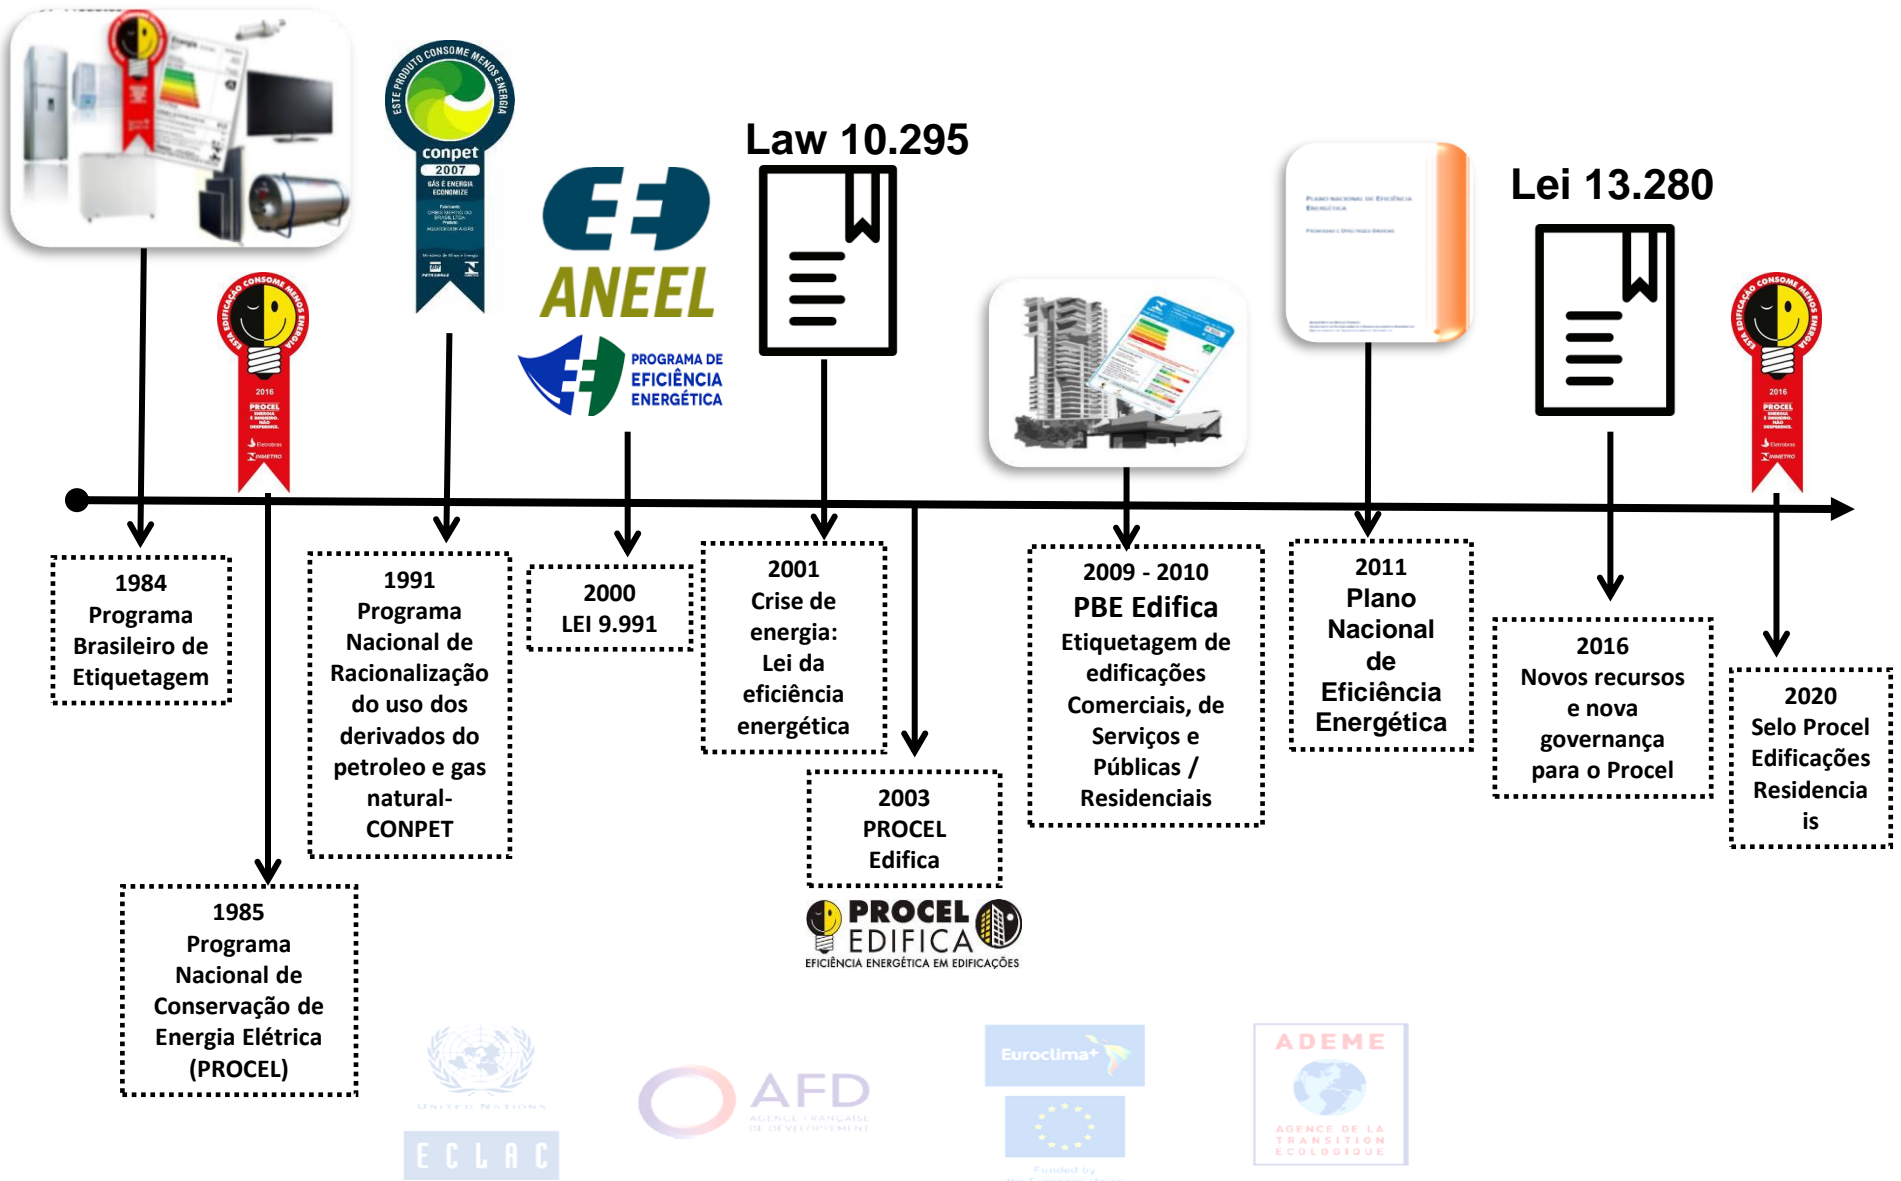

BIEE- Rose

Proyecto de Base de Datos de Politicas de Eficiencia
Energetica

Experiencia de Ministerio de Minas y Energia- Brasil

≡ Measures

Search

Language EN

MAIN NAVIGATION

- > Home
- > Measures
- > Quality

Households Industry Transport Services **Horizontal**

Code	Country	Name	
HOR-BRA0022	Brazil	Programme of energy Efficiency -ANEEL	 
HOR-BRA0024	Brazil	R&D Aneel	 
HOR-BRA0045	Brazil	Procel- National Program of Energy Conservation	 
HOR-BRA0046	Brazil	National Policy of Energy Conservation- Law No 10.295, DE 17 DE OUTUBRO DE 2001.	 